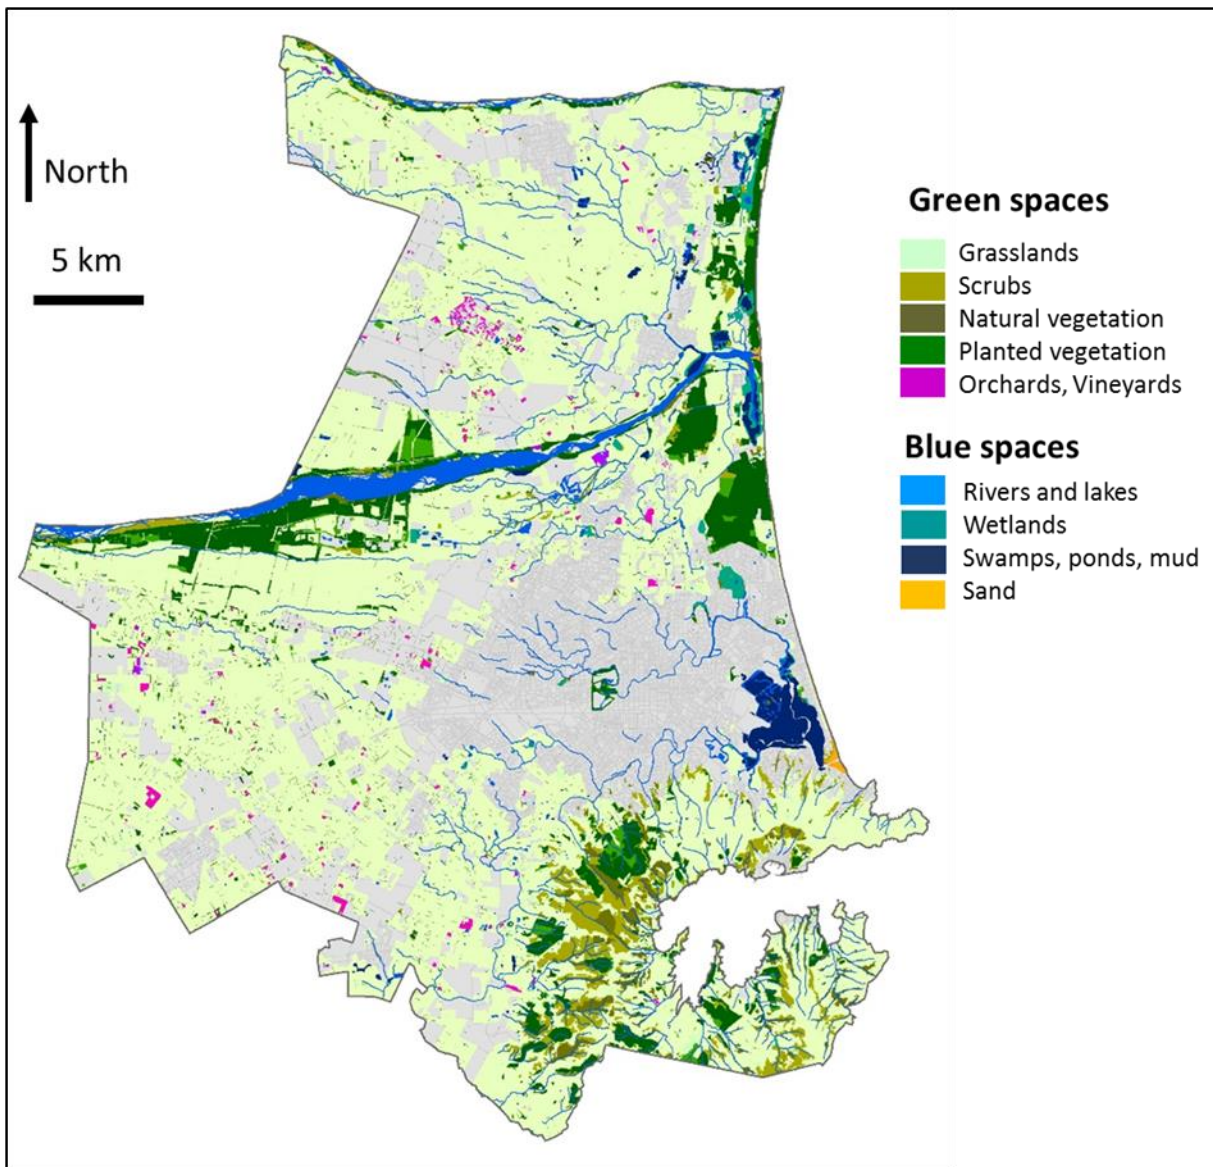

Appendix

Population density in Christchurch - Ōtautahi catchment area and Christchurch - Ōtautahi City.

Source: Stat NZ 2013 by meshblocks.

Green and blue spaces map in Christchurch - Ōtautahi catchment area.

Sources: MfE: Ministry for the Environment <https://data.mfe.govt.nz/>, OSM: Open Street Map <http://download.geofabrik.de/australia-oceania/new-zealand.html>, LINZ: Land Information NZ <https://data.linz.govt.nz/>.