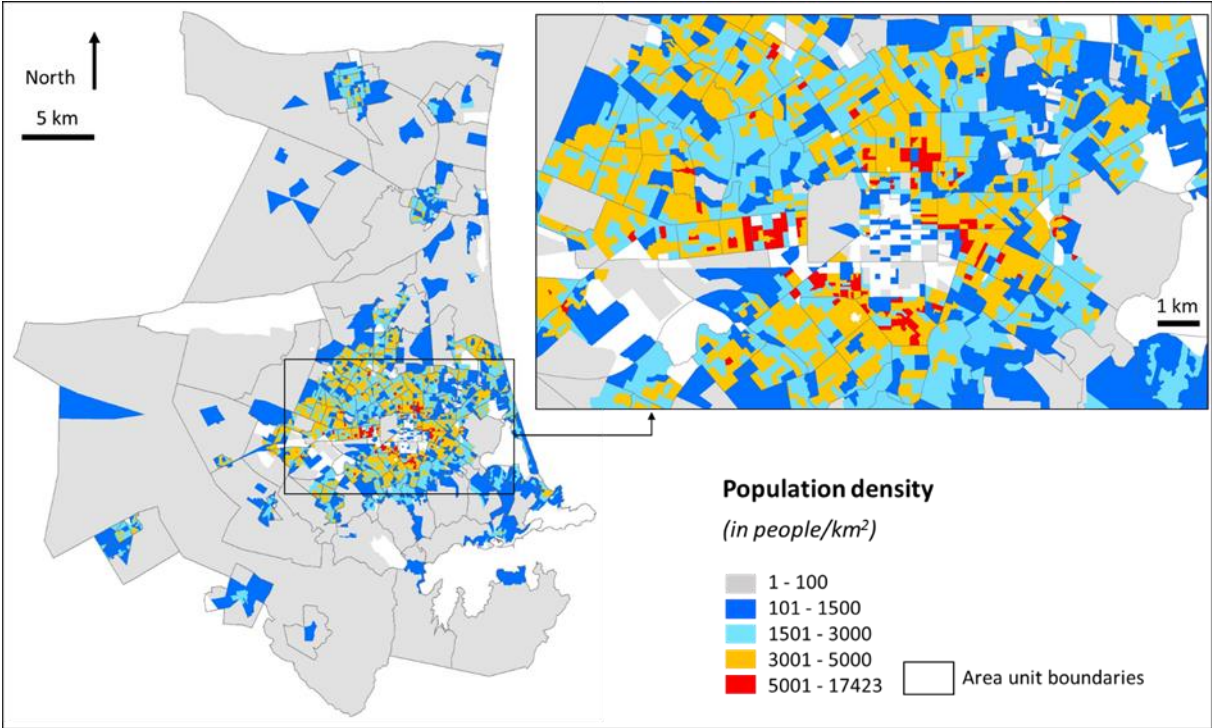

Appendix

Population density in Christchurch - Ōtautahi catchment area and Christchurch - Ōtautahi City.

Source: Stat NZ 2013 by meshblocks.

Green and blue spaces map in Christchurch - Ōtautahi catchment area.

Sources: MfE: Ministry for the Environment <https://data.mfe.govt.nz/>, OSM: Open Street Map <http://download.geofabrik.de/australia-oceania/new-zealand.html>, LINZ: Land Information NZ <https://data.linz.govt.nz/>.